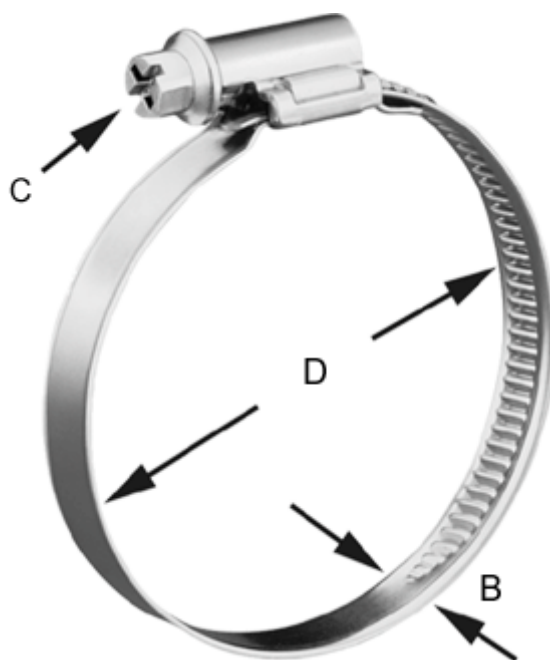

Article number: 021366705080

Description: Worm Drive Hose Clip
TORRO 70-90/12 C7 W5

Measures

C (screw type) = C7 - 7mm

Diameter D = 70-90

Width B = 12.0